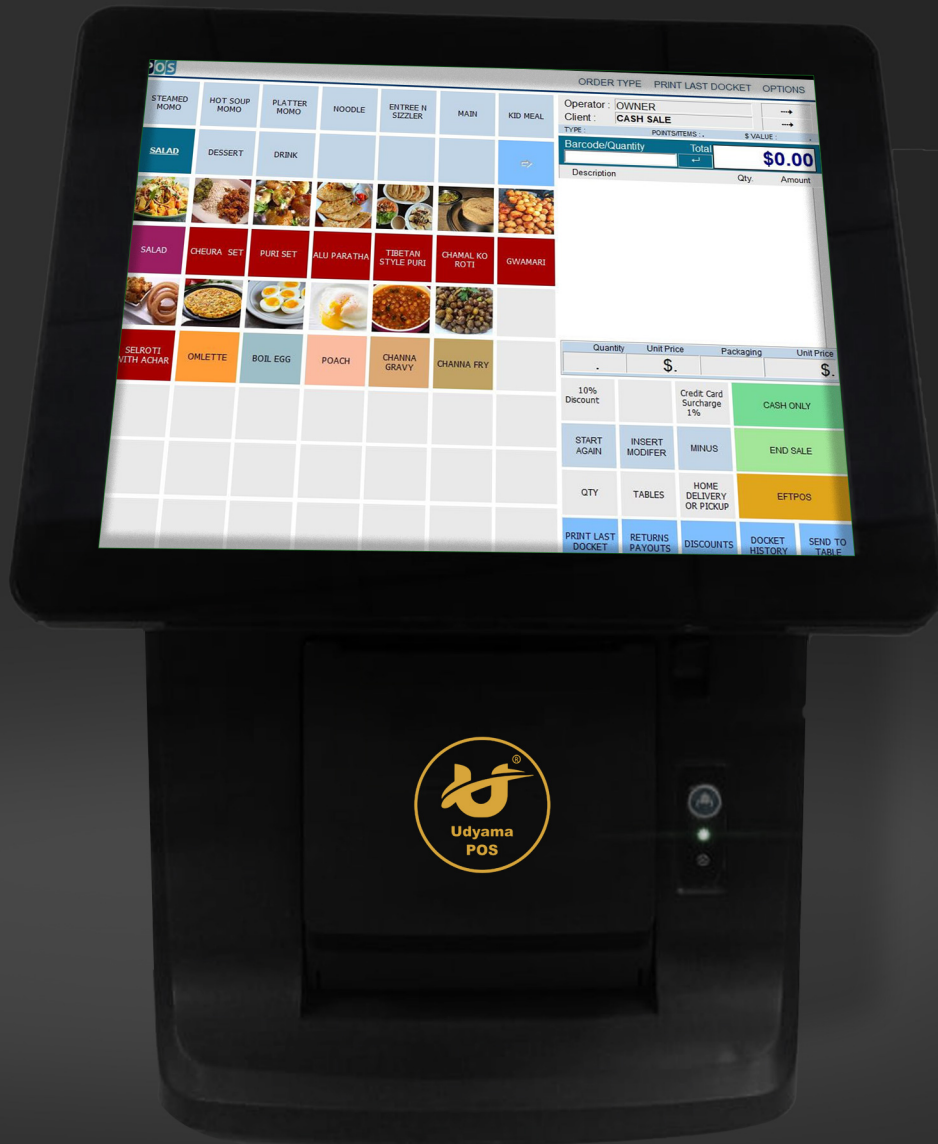

# Elevate

YOUR BUSINESS WITH  
FAST BILLING

RK3188 CORTEX A9  
Quad Core 1.6GHz

UDY ix900

# TOUCH POS

Udyama  
Pos

# SPECIALLY DESIGNED FOR

AUTOMOBILE SHOP

SWEET SHOP

CLOTH SHOP

SUPER MARKET

RESTAURANT

CHEMIST SHOP

STATIONERY SHOP

## Product Specification

CPU	RK3188 CORTEX A9 Quad Core 1.6GHz
Memory Ram	DDRIII 2GB
Storage/ROM	16 GB eMMC
Display Front With Resolution	10" TFT ( 160*32 Graphics)
CDP	2x20 LCD Display ( 160*32Graphic)
Touch Panel/ Screen	Projected Type Capacitive Touch
LAN/Communication	1EA (1*10/100M)
Wi-Fi	ISO802.11b/G/N Bnadwidth 2.400GHz-2.4835GHz
Power Adapter	24V/2.5A DC Adaptor
Printer	3" Thermal printer with auto-cutter, 170 mm
Interface	3 x USB, 2 x RS232, 1 x RJ45, 1 x Drawer, 1 x 12V Out, 1 x Audio, 1 x USBOTG, 1 x HDMI
Operating System	Android Version 7.0