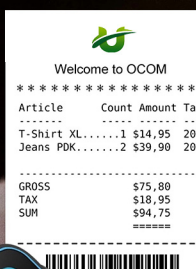

Wintech 12

WINDOWS POS

**Udyama
Pos**

Windows POS with Billing Software

58mm Thermal Printer

80mm Thermal Printer

WINTECH 12

This tablet pos terminal is elegant design and small size ideal for shop, restaurant and lottery. It can do rechargeable battery for outdoor or non-stable electricity conditions.