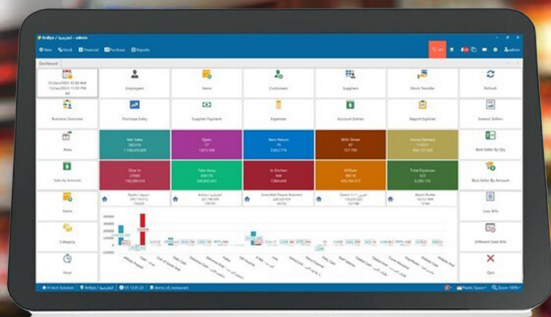

Revolutionize Retail WITH Touch Pos

80 mm Inbuilt Thermal Printer

Android

15.6" touch screen

LED8N customer display

J1800/2+32g

Resolution1366*768

WIFI

Capacitive screen

Big gear printer

UDY AP15

ANDROID TOUCH POS

Udyama
Pos

Android Touch Pos System

SPECIFICATION

15.6 or 15.1 inch zero-bezel touch screen for optional

Multi-point projected capacitive touch panel

Built-in 58mm or 80mm thermal printer for optional

Barcode scanner inbuilt for option

Ture flat and water-proof scratch-resistant surface display

CPU	RK38B
RAM (memory)	DDR3 2G
Hard Disk Capacity (SSD)	16G
Operating system	Support Over Android 7.0

External I/O

USB	6 Ports
Rj45	1*Rj45
TF Card	1*TF Card
UART4	1*UART4
Cash Box	1*Cash Box
Audio	1* Mic inpu, Audio Output*
Dcin 12V 5A	1*

Perspective: The verticle 180 degree High brightness .
Durable preservative screen, Long lifespan